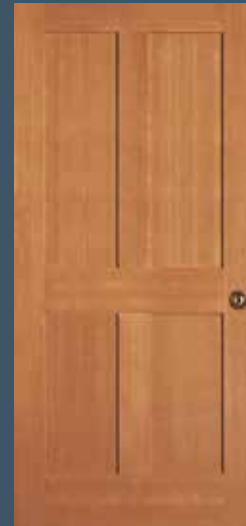

SHAKER STYLE FLAT PANEL DOORS

760
Shown in Douglas fir

720 FP
Shown in cherry

782 FP

744 FP

755 FP

766 FP
Shown in maple

701 BIFOLD*

702 BIFOLD*
Shown in western hemlock

705 BIFOLD*

DOOR PROFILE

SHAKER FLAT PANEL DOORS

Matching 20-minute fire-rated doors are available for all designs to complete your house package. Visit simpsondoor.com/fire-rated for more information.