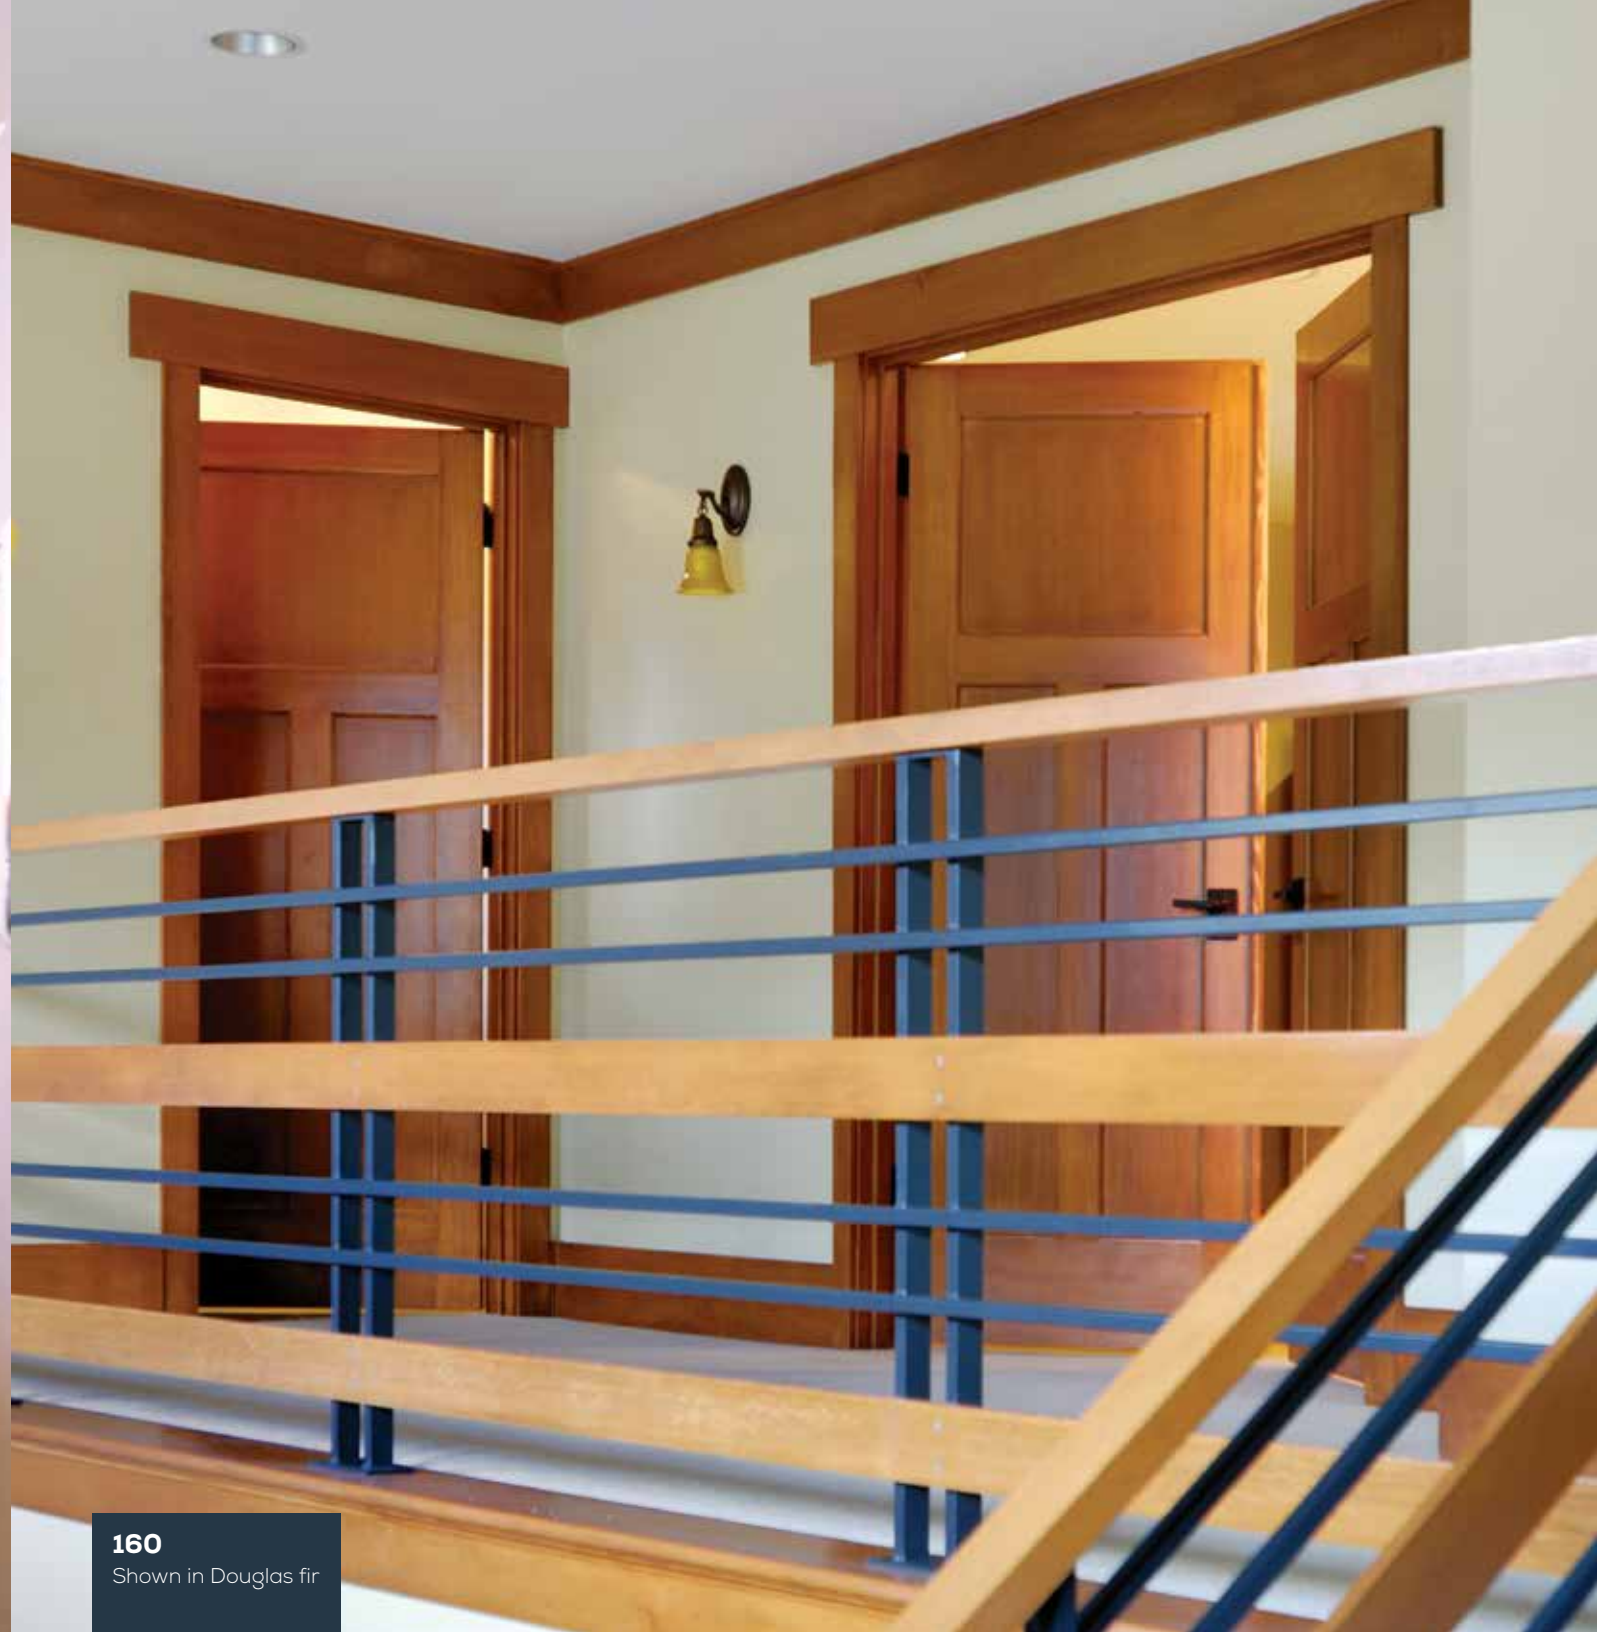

160

Shown in Douglas fir