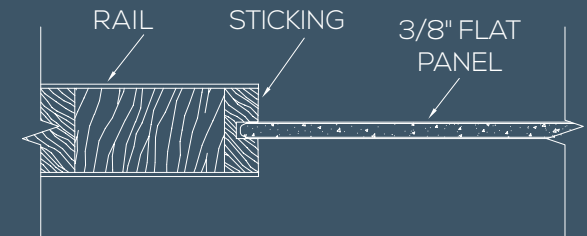

702 BIFOLD*
Shown in western hemlock

705 BIFOLD*

DOOR PROFILE

SHAKER FLAT PANEL DOORS

Matching 20-minute fire-rated doors are available for all designs to complete your house package. Visit simpsondoor.com/fire-rated for more information.