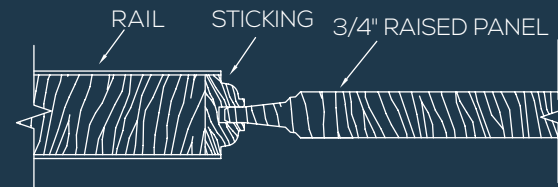

8483 RP
Shown in sapele mahogany

43 RP BIFOLD*

63 RP BIFOLD*

54 RP BIFOLD*

DOOR PROFILE

RAISED PANEL DOORS

*AVAILABLE IN TWO AND FOUR DOOR UNITS

Matching 20-minute fire-rated doors are available for all designs to complete your house package. Visit simpsondoor.com/fire-rated for more information.